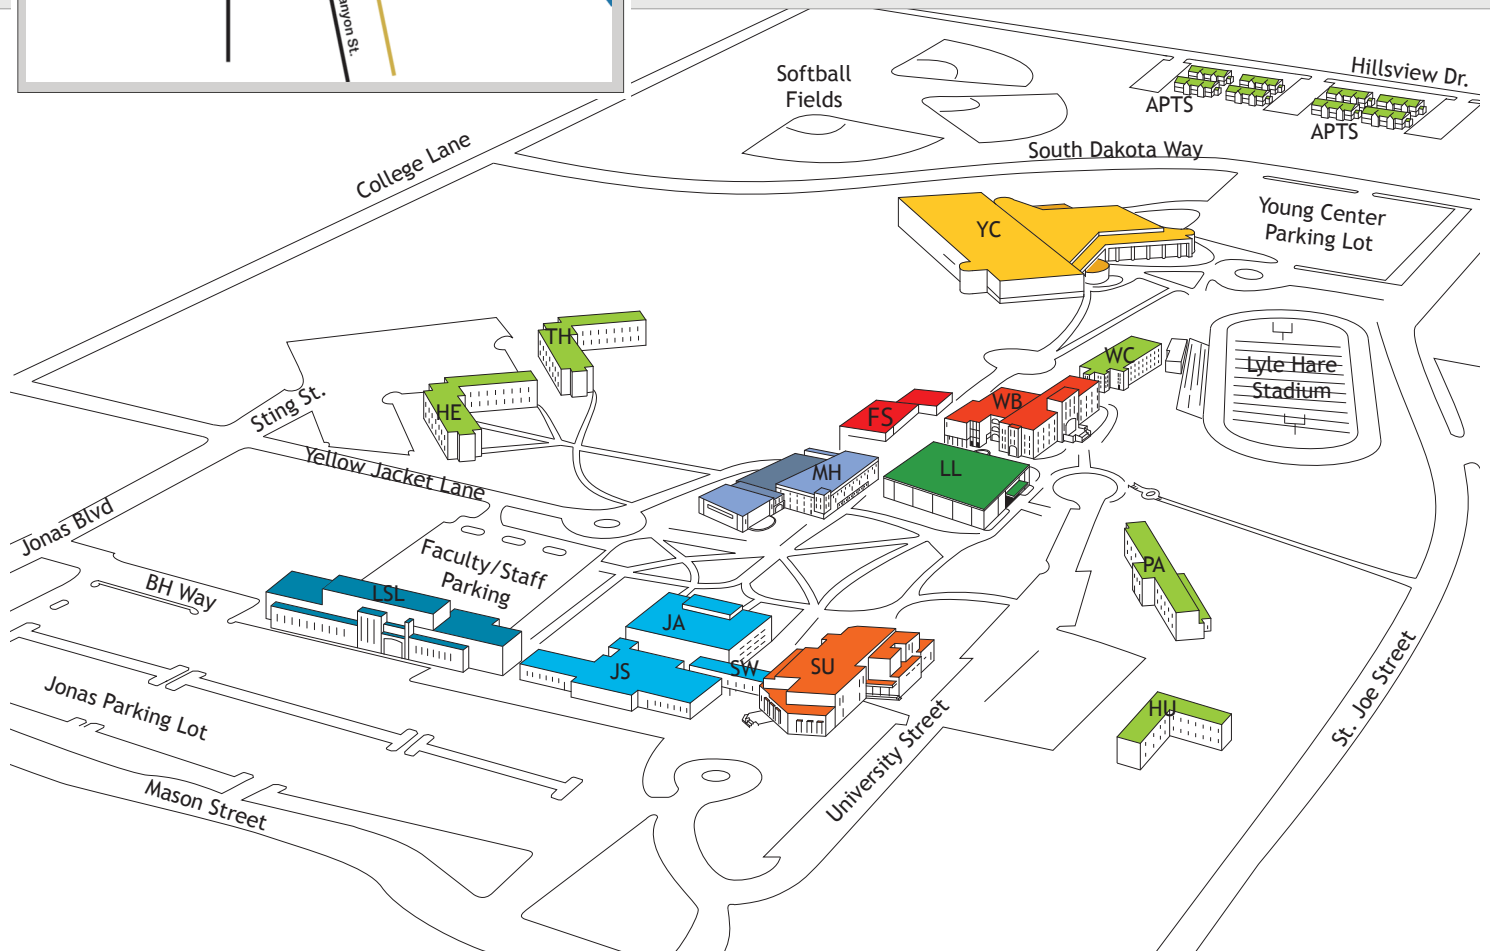

# BHSU Campus Map and Directions

## Driving Directions:

- Take Exit 12, off I-90 into Spearfish
- Drive west on Jackson Boulevard approximately 1 mile
- Turn right at the corner of Jackson Boulevard and University St.
- Drive north 2 blocks to the campus

 Residence Halls	 LL - E.Y. Berry Library-Learning Center	 Jonas Hall
HE - Heidepriem Hall	 WB - Woodburn Hall	JA - Jonas Academic
TH - Thomas Hall	 YC - Donald E. Young Sports and Fitness Center	JS - Jonas Science
PA - Pangburn Hall	 SU - David B. Miller Yellow Jacket Student Union	SW - Skywalk
HU - Humbert Hall	 FS - Facilities Services	 LSL - Life Sciences Laboratory
WC - Wenona Cook Hall		 MH - Clare and Josef Meier Hall
APTS - Campus Apartments		