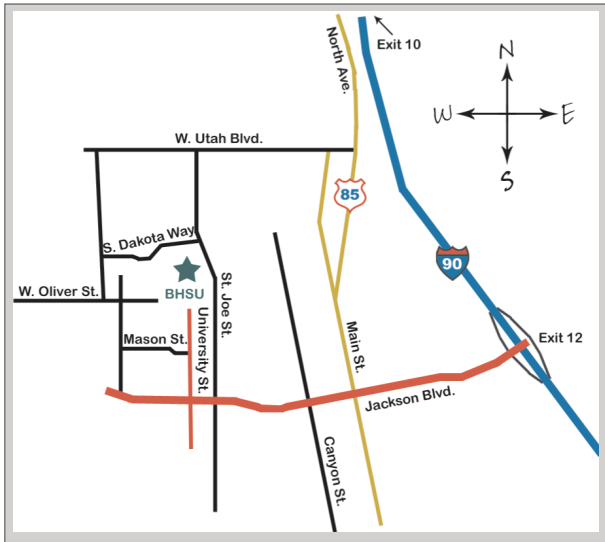

# BHSU Campus Map and Directions

## Driving Directions:

- Take Exit 12, off I-90 into Spearfish
- Drive west on Jackson Boulevard approximately 1 mile
- Turn right at the corner of Jackson Boulevard and University St.
- Drive north 2 blocks to the campus